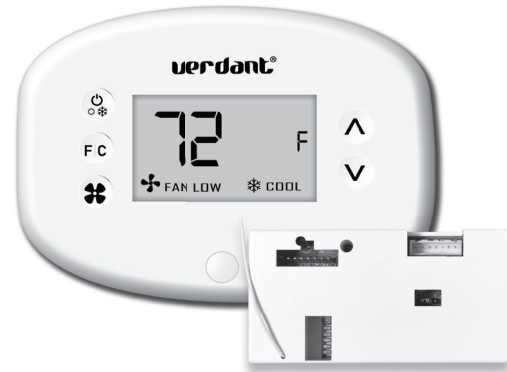

# Model: VX-TL-KT

Energy Management Thermostat with Lighting Control

- Easy-to-use Thermostat
- Unparalleled Energy Savings
- Uncompromising Guest Comfort
- Quick-and-Easy Installation
- Aux Output For Control Of External Devices
- Remote Management Capabilities\*

Control Card Installation - Wiring Table (A)

The Verdant VX Series Thermostat delivers unprecedented energy savings without compromising guest comfort.

An Integrated occupancy sensor reduces HVAC and Lighting energy use when rooms are unoccupied.