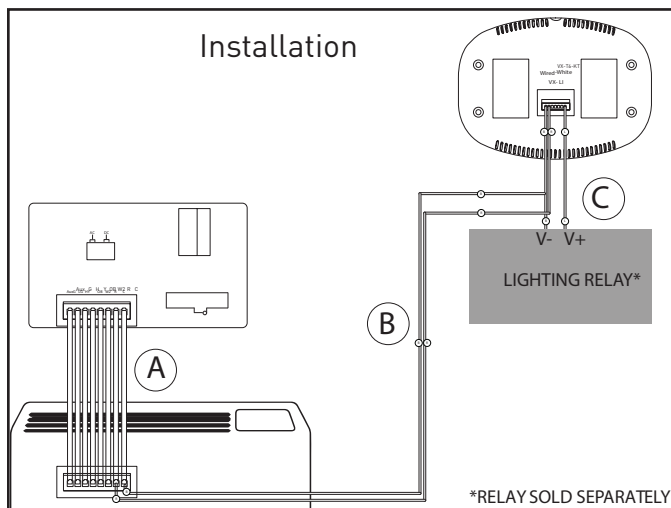

Thermostat to Control Card Installation (Optional) - Wiring Table (B)

Wiring Table - 24V AC

Wire Color	Terminal Letter	Terminal Connection
BLACK	C	COMMON
RED	R	24V

Wiring Table - 24V DC

Wire Color	Terminal Letter	Terminal Connection
BLACK	R	24V
RED	C	COMMON

Thermostat to Lighting Relay Installation - Wiring Table (C)

Wiring Table - 24V AC

Wire Color	Terminal Connection
BLACK	COMMON
PURPLE	LIGHT RELAY

Wiring Table - 24V DC

Wire Color	Terminal Connection
RED	COMMON
PURPLE	LIGHT RELAY