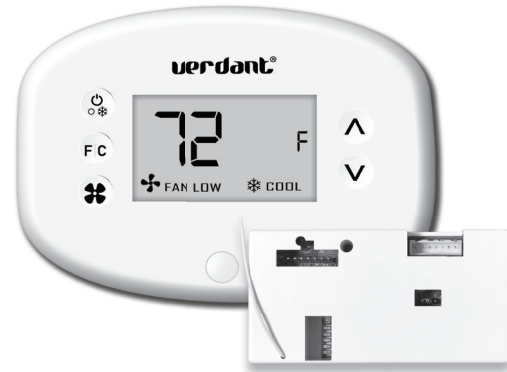

VX Series

Energy Management Thermostat

Model: VX-T6-KT

Energy Management Thermostat with Lighting Control

- Easy-to-use Thermostat
- Unparalleled Energy Savings
- Uncompromising Guest Comfort
- Quick-and-Easy Installation
- Aux Output For Control Of External Devices
- Remote Management Capabilities*

Control Card Installation - Wiring Table (A)

The Verdant VX Series Thermostat delivers unprecedented energy savings without compromising guest comfort.

An Integrated occupancy sensor reduces HVAC and Lighting energy use when rooms are unoccupied.